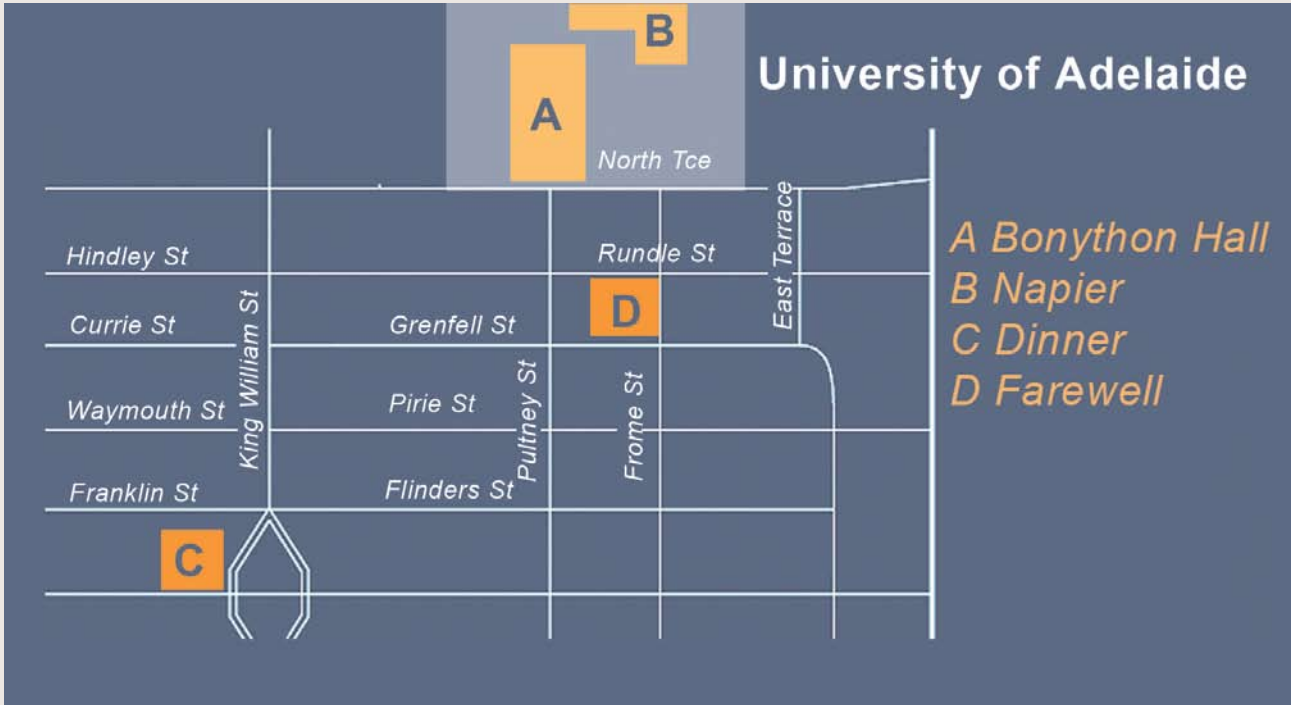

ICOMS10 Venue Map

NAPIER:
 Ground Floor
 Stream B & Stream C